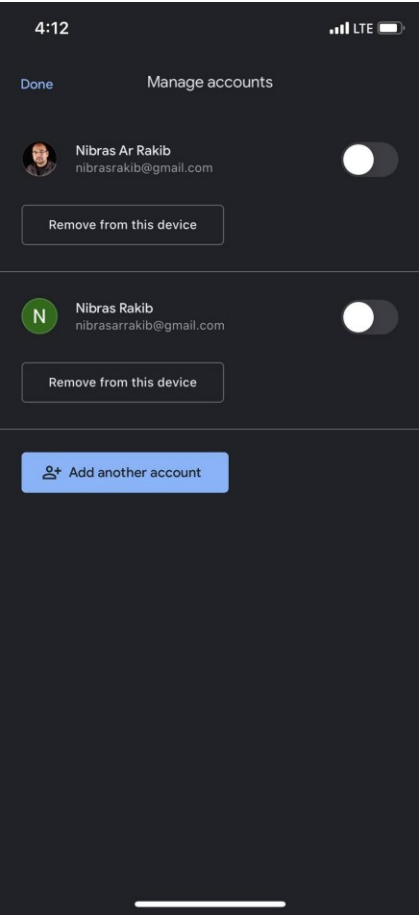

Google Chat

Step 1: Download Google Chat

Step 2: Add LAIRHUB Account

Step 3: Enter LAIRHUB Email

Step 4: Enter Password

Step 5: Verify

Step 6: Enter Verification Code

Step 7: LARIHUB Members