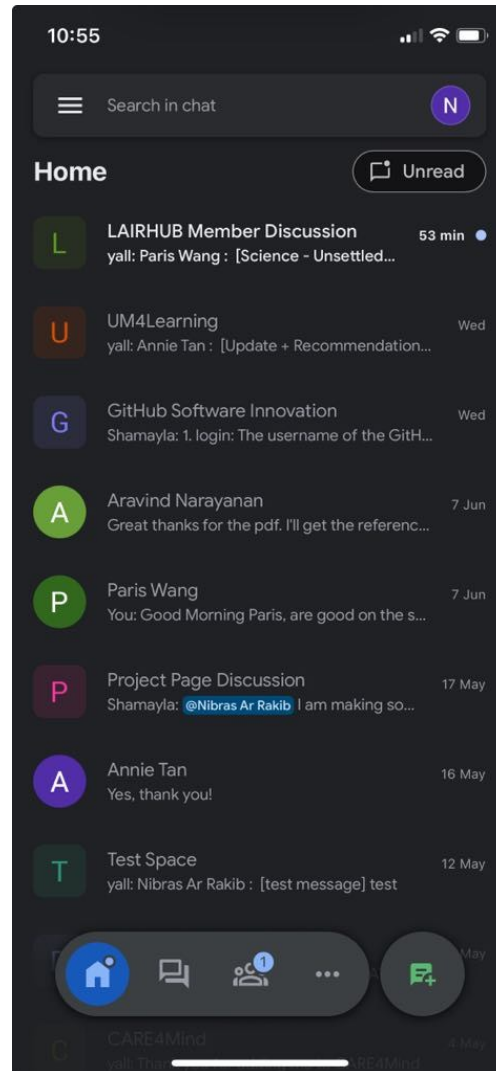

Google Chat

Step 1: Download Google Chat

Step 2: Add LAIRHUB Account

Step 3: Enter LAIRHUB Email

Step 4: Enter Password

Step 5: Verify

Step 6: Enter Verification Code

Step 7: LARIHUB Members