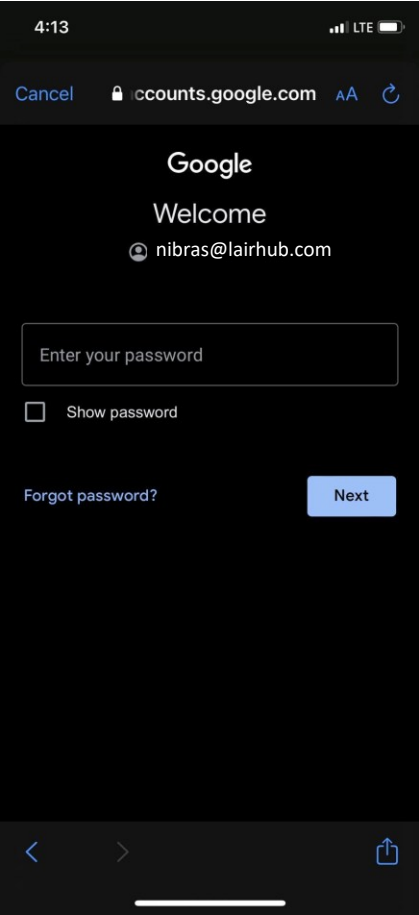

Google Chat

Step 1: Download Google Chat

Step 2: Add LAIRHUB Account

Step 3: Enter LAIRHUB Email

Step 4: Enter Password

Step 5: Verify

Step 6: Enter Verification Code

Step 7: LARIHUB Members