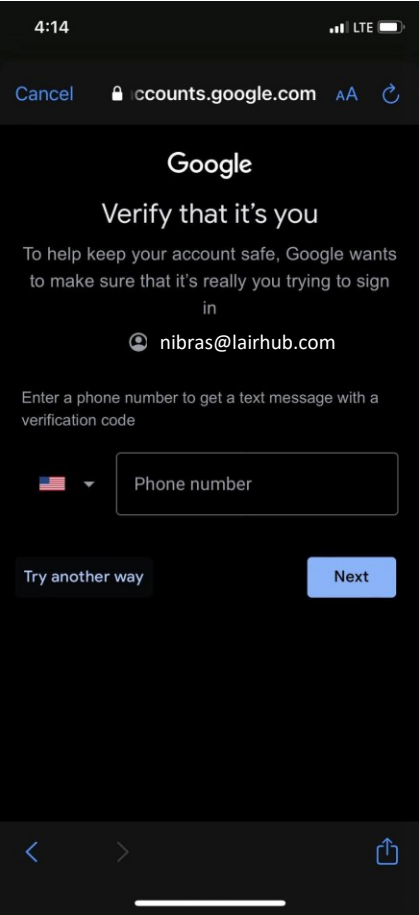

Google Chat

Step 1: Download Google Chat

Step 2: Add LAIRHUB Account

Step 3: Enter LAIRHUB Email

Step 4: Enter Password

Step 5: Verify

Step 6: Enter Verification Code

Step 7: LARIHUB Members