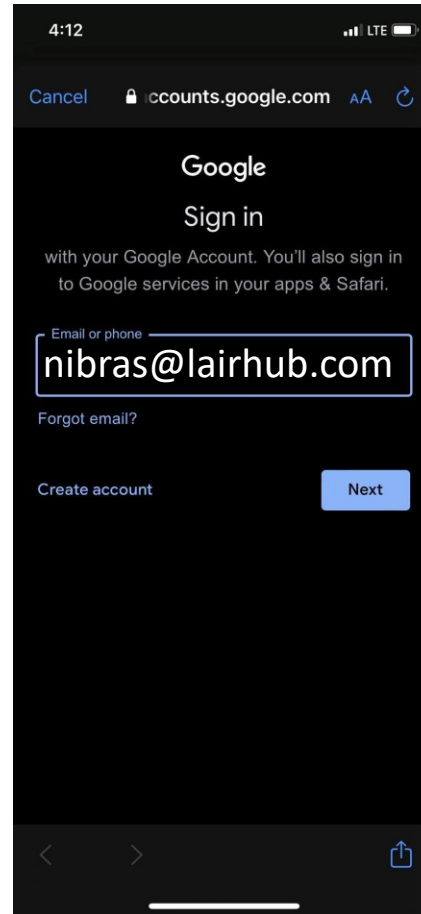

Google Chat

Step 1: Download Google Chat

Step 2: Add LAIRHUB Account

Step 3: Enter LAIRHUB Email

Step 4: Enter Password

Step 5: Verify

Step 6: Enter Verification Code

Step 7: LARIHUB Members