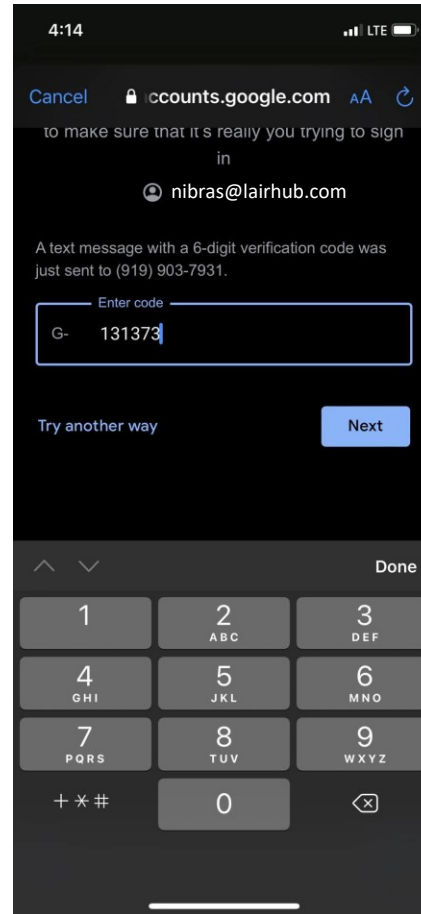

Google Chat

Step 1: Download Google Chat

Step 2: Add LAIRHUB Account

Step 3: Enter LAIRHUB Email

Step 4: Enter Password

Step 5: Verify

Step 6: Enter Verification Code

Step 7: LARIHUB Members